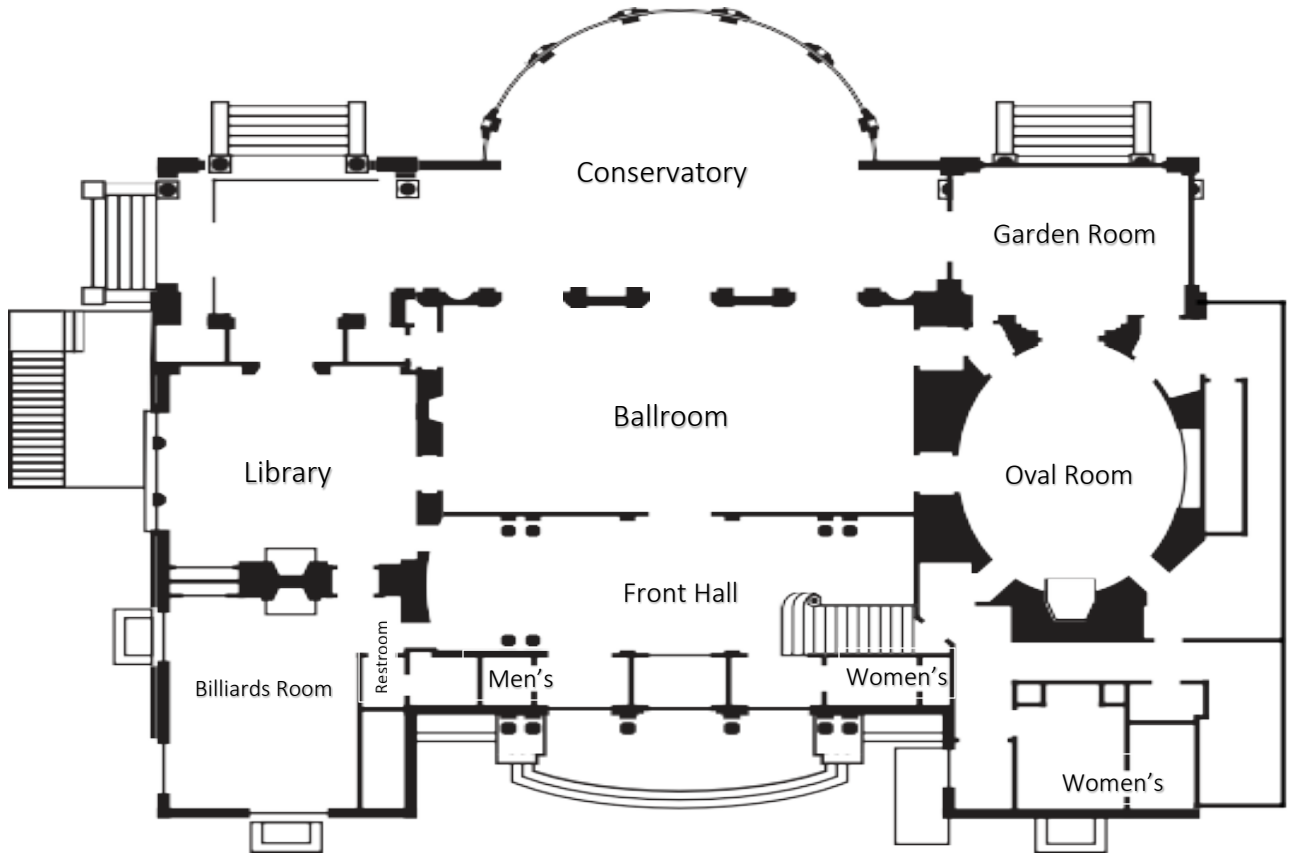

- New case goods, bedding and amenities in all guestrooms
- Full Conference Center update with new carpeting, technology, and break station upgrades

IACC Certified Conference Center features:

- 17,500 square feet of flexible meeting space
- 26 Meeting Rooms for groups up to 240
- State of the art audio visual technology including Interactive Whiteboards with ClickShare technology and Videoconferencing
- Complimentary High Speed Internet Access throughout Conference Center
- Award winning on-site culinary team
- Executive Business Center

FLOOR PLANS

1st Floor Conference Center

2nd Floor Conference Center

FLOOR PLANS

Tupper Manor 1st Floor

Tupper Manor 2nd Floor

ROOM CAPACITIES

Room	Total Sq. Ft.	Room Size	Classroom	Theatre	Rounds	Conference	U Shape	Hollow Square	Pods
Beverly	1711	48 X 36	70	240	100	40	30	40	60
Hamilton	667	26 X 23	30	48	24	15	15	15	24
Ipswich	1490	54 X 28	48	70	60	32	22	32	48
Manchester	494	26 X 18	20	40	24	16	16	16	18
Marblehead	1585	40 X 38	72	140	48	36	28	36	60
Middleton	459	26 X 18	20	40	24	16	16	16	24
Newburyport	1570	40 X 38	72	126	48	32	24	32	60
Peabody	360	26 X 14	-	-	-	14	-	-	-
Rockport	360	26 X 14	12	32	18	14	16	14	18
Rowley	902	42 X 22	28	-	-	-	-	-	-
Swampscott	368	26 X 14	12	32	18	14	16	14	18
Topsfield	362	26 X 14	-	-	-	14	-	-	-
Wenham	459	26 X 18	20	40	24	16	16	16	24

Room	Total Sq. Ft.	Room Size	Classroom	Theatre	Rounds	Conference	U Shape	Hollow Square	Pods
Ballroom	1062	43 X 24	48	120	100	30	30	-	60
Beverly Cooperative Bank	413	21 X 19	16	24	-	16	12	16	12
C. Frances Gnecco Callahan	309	25 X 11	-	-	-	10	-	-	-
Calvin Coolidge	377	25 X 14	20	24	-	16	14	16	18
Conservatory	1200	49 X 33	120	140	146	40	24	-	84
Endicott Peabody	365	22 X 17	16	20	-	16	12	14	12
Garden Room	369	22 X 17	18	32	40	16	16	-	24
Helyn & George LaMotte	387	20 X 18	16	24	-	16	12	16	18
Library	510	23 X 22	24	40	40	18	18	-	24
Michael S. Dukakis	547	27 X 21	20	28	-	20	18	20	18
Myrt Harper Rose	506	27 X 19	20	28	-	20	18	20	18
Oval Room	507	30 X 21	30	60	50	22	22	-	30