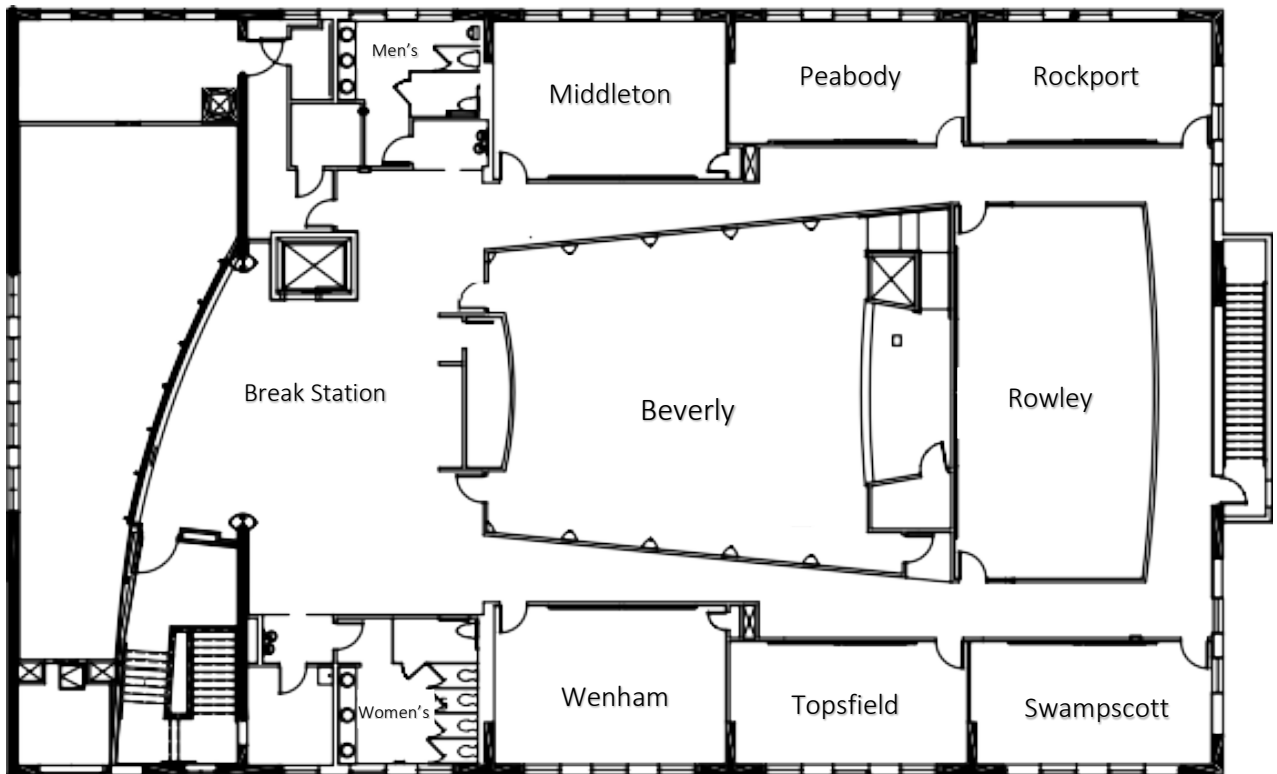

FLOOR PLANS

1st Floor Conference Center

2nd Floor Conference Center

FLOOR PLANS

Tupper Manor 1st Floor

Tupper Manor 2nd Floor

ROOM CAPACITIES

Room	Total Sq. Ft.	Room Size	Classroom	Theatre	Rounds	Conference	U Shape	Hollow Square	Pods
Beverly	1711	48 X 36	70	240	100	40	30	40	60
Hamilton	667	26 X 23	30	48	24	15	15	15	24
Ipswich	1490	54 X 28	48	70	60	32	22	32	48
Manchester	494	26 X 18	20	40	24	16	16	16	18
Marblehead	1585	40 X 38	72	140	48	36	28	36	60
Middleton	459	26 X 18	20	40	24	16	16	16	24
Newburyport	1570	40 X 38	72	126	48	32	24	32	60
Peabody	360	26 X 14	-	-	-	14	-	-	-
Rockport	360	26 X 14	12	32	18	14	16	14	18
Rowley	902	42 X 22	28	-	-	-	-	-	-
Swampscott	368	26 X 14	12	32	18	14	16	14	18
Topsfield	362	26 X 14	-	-	-	14	-	-	-
Wenham	459	26 X 18	20	40	24	16	16	16	24