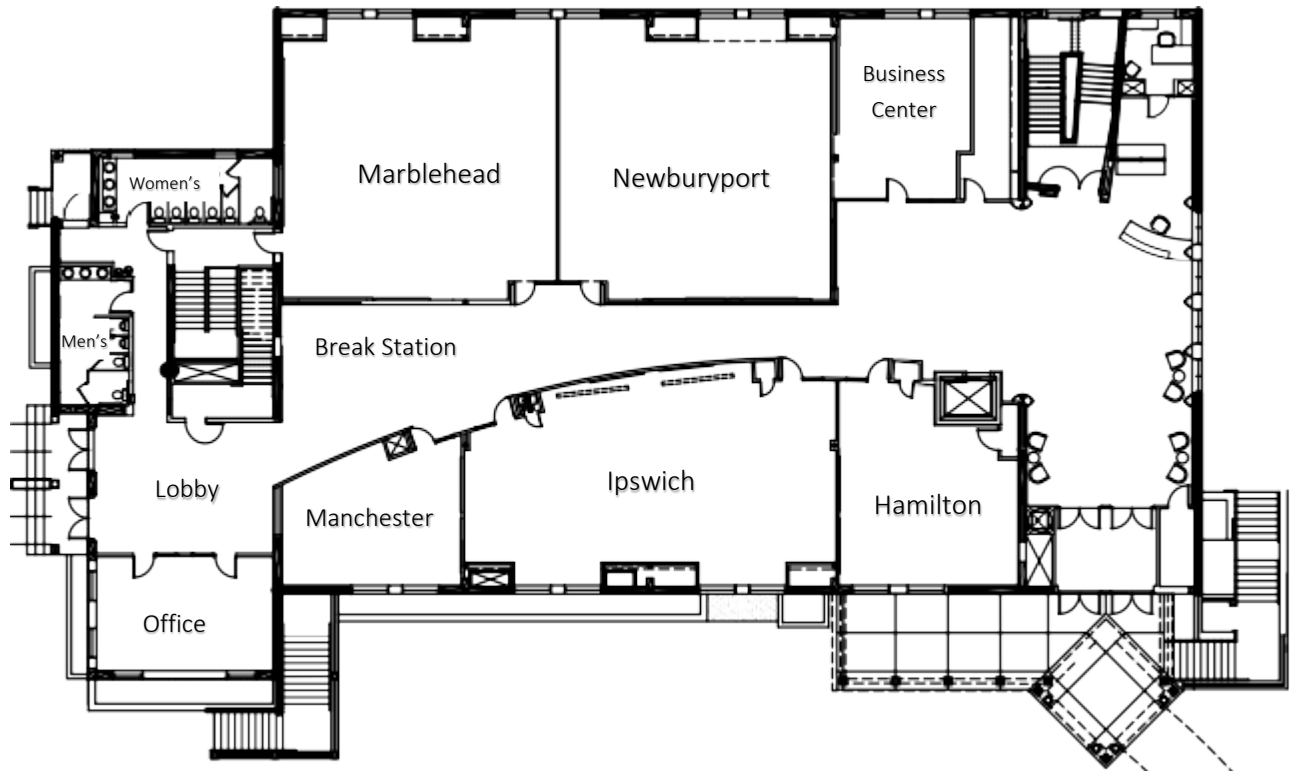

- New case goods, bedding and amenities in all guestrooms
- Full Conference Center update with new carpeting, technology, and break station upgrades

IACC Certified Conference Center features:

- 17,500 square feet of flexible meeting space
- 26 Meeting Rooms for groups up to 240
- State of the art audio visual technology including Interactive Whiteboards with ClickShare technology and Videoconferencing
- Complimentary High Speed Internet Access throughout Conference Center
- Award winning on-site culinary team
- Executive Business Center

FLOOR PLANS

1st Floor Conference Center

2nd Floor Conference Center

FLOOR PLANS

Tupper Manor 1st Floor

Tupper Manor 2nd Floor

ROOM CAPACITIES

Room	Total Sq. Ft.	Room Size	Classroom	Theatre	Rounds	Conference	U Shape	Hollow Square	Pods
Beverly	1711	48 X 36	70	240	100	40	30	40	60
Hamilton	667	26 X 23	30	48	24	15	15	15	24
Ipswich	1490	54 X 28	48	70	60	32	22	32	48
Manchester	494	26 X 18	20	40	24	16	16	16	18
Marblehead	1585	40 X 38	72	140	48	36	28	36	60
Middleton	459	26 X 18	20	40	24	16	16	16	24
Newburyport	1570	40 X 38	72	126	48	32	24	32	60
Peabody	360	26 X 14	-	-	-	14	-	-	-
Rockport	360	26 X 14	12	32	18	14	16	14	18
Rowley	902	42 X 22	28	-	-	-	-	-	-
Swampscott	368	26 X 14	12	32	18	14	16	14	18
Topsfield	362	26 X 14	-	-	-	14	-	-	-
Wenham	459	26 X 18	20	40	24	16	16	16	24

Room	Total Sq. Ft.	Room Size	Classroom	Theatre	Rounds	Conference	U Shape	Hollow Square	Pods
Ballroom	1062	43 X 24	48	120	100	30	30	-	60
Beverly Cooperative Bank	413	21 X 19	16	24	-	16	12	16	12
C. Frances Gnecco Callahan	309	25 X 11	-	-	-	10	-	-	-
Calvin Coolidge	377	25 X 14	20	24	-	16	14	16	18
Conservatory	1200	49 X 33	120	140	146	40	24	-	84
Endicott Peabody	365	22 X 17	16	20	-	16	12	14	12
Garden Room	369	22 X 17	18	32	40	16	16	-	24
Helyn & George LaMotte	387	20 X 18	16	24	-	16	12	16	18
Library	510	23 X 22	24	40	40	18	18	-	24
Michael S. Dukakis	547	27 X 21	20	28	-	20	18	20	18
Myrt Harper Rose	506	27 X 19	20	28	-	20	18	20	18
Oval Room	507	30 X 21	30	60	50	22	22	-	30