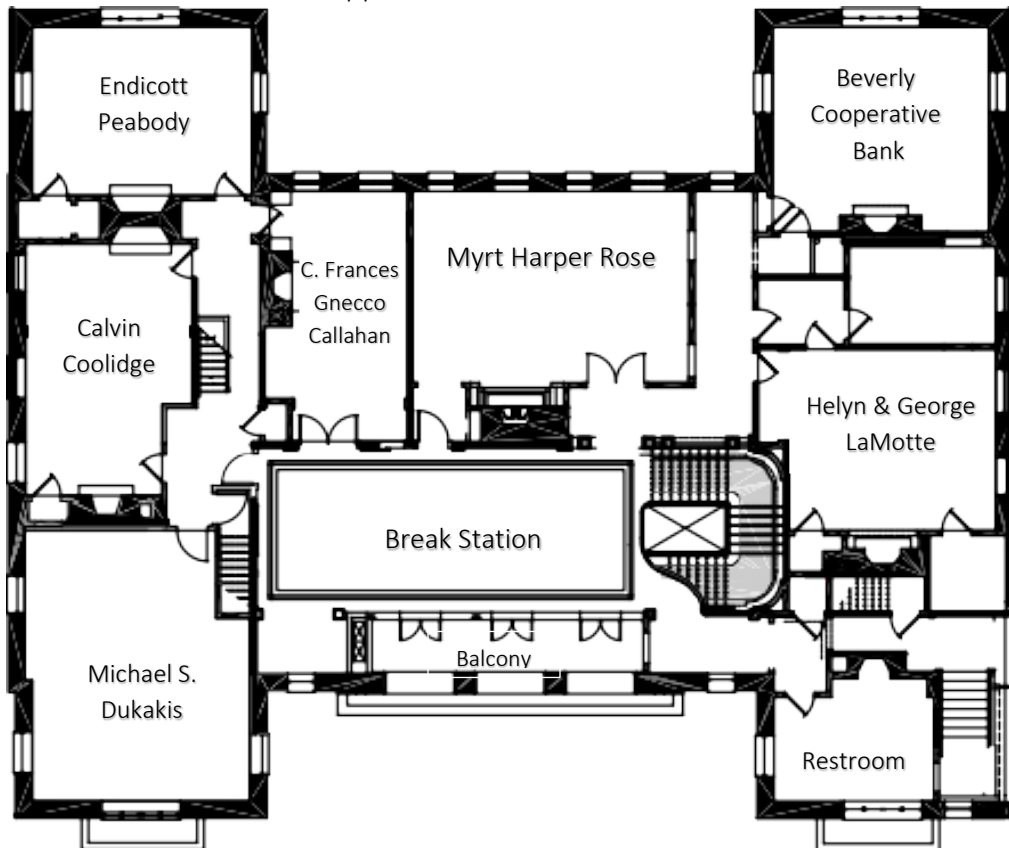

FLOOR PLANS

1st Floor Conference Center

2nd Floor Conference Center

FLOOR PLANS

Tupper Manor 1st Floor

Tupper Manor 2nd Floor

ROOM CAPACITIES

Room	Total Sq. Ft.	Room Size	Classroom	Theatre	Rounds	Conference	U Shape	Hollow Square	Pods
Beverly	1711	48 X 36	70	240	100	40	30	40	60
Hamilton	667	26 X 23	30	48	24	15	15	15	24
Ipswich	1490	54 X 28	48	70	60	32	22	32	48
Manchester	494	26 X 18	20	40	24	16	16	16	18
Marblehead	1585	40 X 38	72	140	48	36	28	36	60
Middleton	459	26 X 18	20	40	24	16	16	16	24
Newburyport	1570	40 X 38	72	126	48	32	24	32	60
Peabody	360	26 X 14	-	-	-	14	-	-	-
Rockport	360	26 X 14	12	32	18	14	16	14	18
Rowley	902	42 X 22	28	-	-	-	-	-	-
Swampscott	368	26 X 14	12	32	18	14	16	14	18
Topsfield	362	26 X 14	-	-	-	14	-	-	-
Wenham	459	26 X 18	20	40	24	16	16	16	24

Room	Total Sq. Ft.	Room Size	Classroom	Theatre	Rounds	Conference	U Shape	Hollow Square	Pods
Ballroom	1062	43 X 24	48	120	100	30	30	-	60
Beverly Cooperative Bank	413	21 X 19	16	24	-	16	12	16	12
C. Frances Gnecco Callahan	309	25 X 11	-	-	-	10	-	-	-
Calvin Coolidge	377	25 X 14	20	24	-	16	14	16	18
Conservatory	1200	49 X 33	120	140	146	40	24	-	84
Endicott Peabody	365	22 X 17	16	20	-	16	12	14	12
Garden Room	369	22 X 17	18	32	40	16	16	-	24
Helyn & George LaMotte	387	20 X 18	16	24	-	16	12	16	18
Library	510	23 X 22	24	40	40	18	18	-	24
Michael S. Dukakis	547	27 X 21	20	28	-	20	18	20	18
Myrt Harper Rose	506	27 X 19	20	28	-	20	18	20	18
Oval Room	507	30 X 21	30	60	50	22	22	-	30